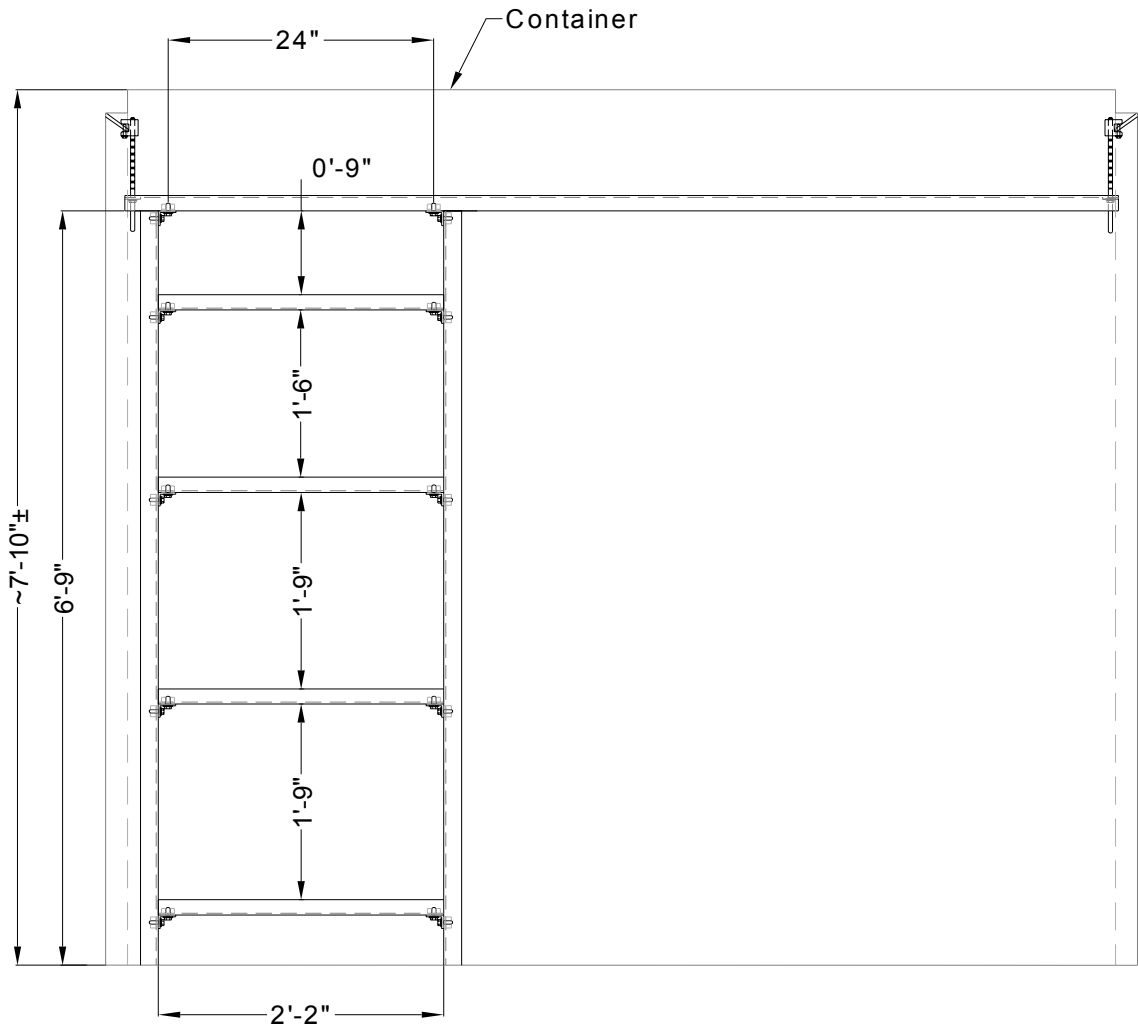

ENTER **Lock**

Container Single Shelving Detail

No Scale

© 2007 - All rights reserved - EMC Company - Duplication, Reproduction or Use of this document in whole or in part without written permission is prohibited

Container Double Shelving

© 2007 All rights reserved - EMC Company - Duplication, Reproduction or use of this document in whole or in part without written permission is prohibited.

Order Form

Item #	Description	Qty.	Retail	Sale Price	Subtotal
SSVU	Single Shelving Unit		\$199	\$129	
DSVU	Double Shelving Unit		\$379	\$259	
SSVU-7	Set of 7 Single Shelving Units Enough for a Single Container		\$1349	\$899	
DSVU-7	Set of 7 Double Shelving Units Enough for a Single Container		\$2649	\$1798	