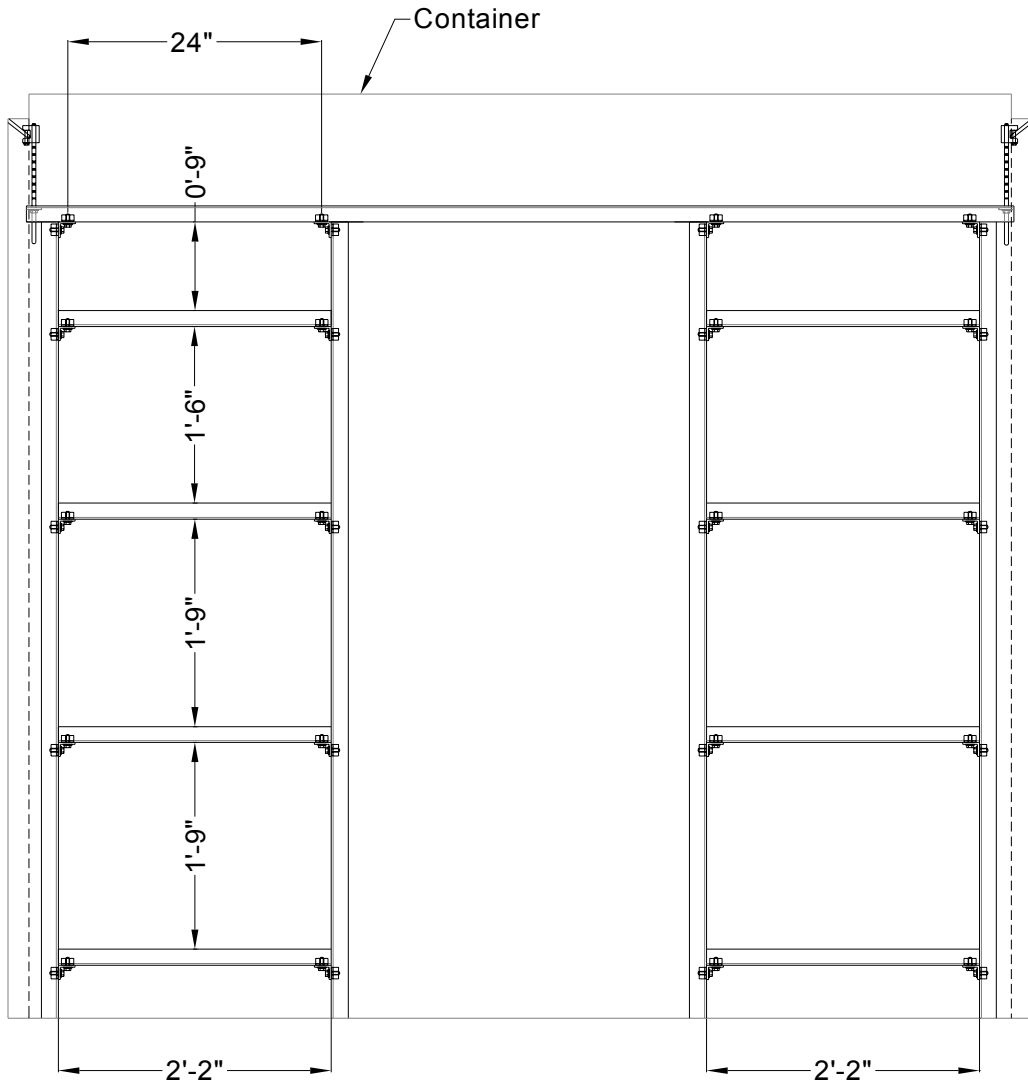

ENTER **Lock**

Container Single Shelving Detail

No Scale

© 2007 - All rights reserved - EMC Company - Duplication, Reproduction or Use of this document in whole or in part without written permission is prohibited

Container Double Shelving

© 2007 All rights reserved - EMC Company - Duplication, Reproduction or use of this document in whole or in part without written permission is prohibited.

Order Form

Item #	Description	Qty.	Retail	Sale Price	Subtotal
SSVU	Single Shelving Unit		\$199	\$129	
DSVU	Double Shelving Unit		\$379	\$259	
SSVU-7	Set of 7 Single Shelving Units Enough for a Single Container		\$1349	\$899	
DSVU-7	Set of 7 Double Shelving Units Enough for a Single Container		\$2649	\$1798	